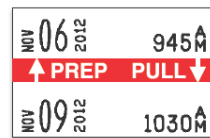

REDUCES ERRORS

Illegible handwriting replaced by concise, easy-to-read print. Clearly printed date coding labels help ensure food is served fresh.

THE RIGHT ADHESIVE FOR THE JOB

Avery Dennison has a wide range of label material and adhesive combinations to fit your application. Choose from standard construction to labels suitable for extremes of temperatures and levels of durability.

ABOUT MONARCH LABELERS

- Red “touchpoints” are incorporated throughout the labelers to help guide the user through important tasks such as loading, clearing jams and removing the ink rollers
- Instructional videos are easily accessed by scanning the QR code conveniently located on the labeler
- Most labelers take about 75% less time to load labels and roughly 97% less time to change ink rollers than other similar labelers on the market
- Made in the USA from practically indestructible ABS plastic and drop tested to ensure they'll last for decades
- All of our labelers are covered by a one-year warranty and we also offer 48-hour turnaround repairs on all labelers

ELEVATING BRANDS. ACCELERATING PERFORMANCE.

For more information call: 800.543.6650, prompt 5 or email: shopmonarch@averydennison.com

Innovative, intelligent and sustainable labeling and printing solutions that accelerate supply chain performance, increase productivity and elevate the consumer experience.